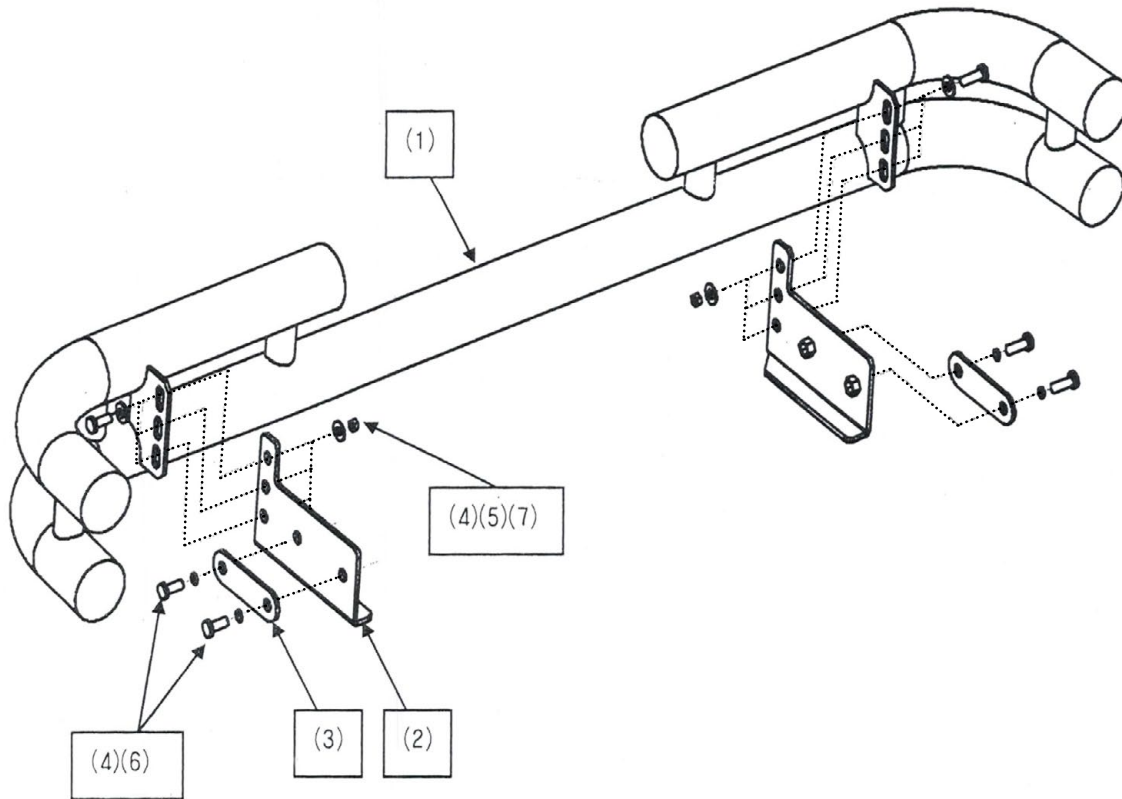

Rear Tube Bumper INSTALLATION INSTRUCTIONS

3101 W. FM 544
Wylie, TX 75098
866.342.0977
BLKMTNJeep.com

Part #BMAS-BP-008B & BMAS-BP-008S

PARTS LIST:

NO.	Name	Qty	Remarks	NO.	Name	Qty	Remarks
(1)	Rear Bar	1		(5)	Flat Washer	12	12mm
(2)	Mounting Bracket	2		(6)	Lock Washer	4	12mm
(3)	Plate	2		(7)	Nylock Nut	6	M12
(4)	Hex Head Bolt	10	M12 x 35				

The figures here are for reference only and may have differences with the actual product you recieved, however they share the same assembly process.

Please periodically check and re-tighten all the hardware and clean the investment for a refresh look.